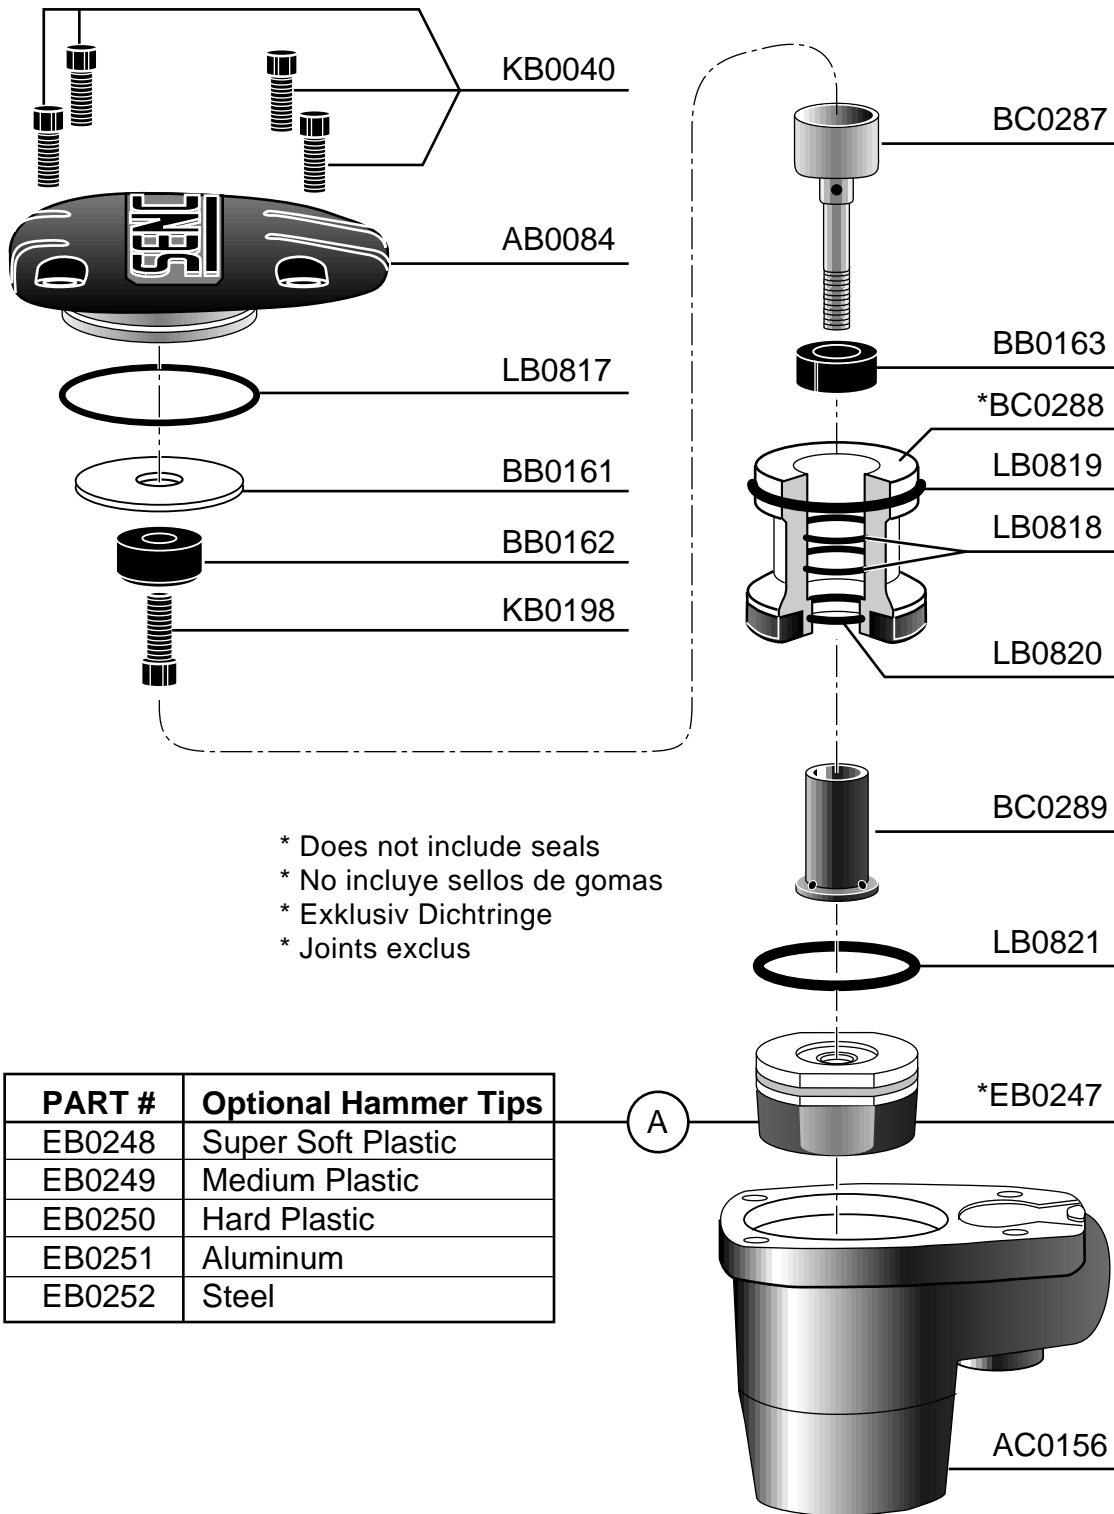

# Automatic Hammer

MODEL
PC0702

- \* Does not include seals
- \* No incluye sellos de gomas
- \* Exklusiv Dichtringe
- \* Joints exclus

PART #	Optional Hammer Tips
EB0248	Super Soft Plastic
EB0249	Medium Plastic
EB0250	Hard Plastic
EB0251	Aluminum
EB0252	Steel

# PC0702 Automatic Hammer

## REPLACEMENT PARTS LIST • LISTA DE PARTES DE REPUESTO • LISTE DE PIÉCES DE RECHANGE

PART #	DESCRIPTION	DESCRIPCION	DESIGNATION
AB0084	CAP	TAPA	BOUCHON
AC0156	HOUSING	ALOJAMIENTO	CORPS
BB0161	SEAT	ASIENTO	RONDELLE
BB0162	PLUG	RETÉN	EMBOUT
BB0163	BUMPER	AMORTIGUADOR	AMORTISSEUR
BC0287	STEM	TALLO	TIGE
BC0288	VALVE	VALVULA	VALVE
BC0289	SLEEVE	MANGA	CHEMISE
EB0247	TIP (SOFT PLASTIC)	PUNTA (PLÁSTICO BLANDO)	EMBOUT (PLASTIQUE SOUPLE)
EB0248	TIP (SUPER SOFT PLASTIC)	PUNTA (PLÁSTICO SUAVE)	EMBOUT (PLASTIQUE EXTRA SOUPLE)
EB0249	TIP (MEDIUM PLASTIC)	PUNTA (PLÁSTICO MEDIANO)	EMBOUT (PLASTIQUE MI-DUR)
EB0250	TIP (HARD PLASTIC)	PUNTA (PLÁSTICO DURO)	EMBOUT (PLASTIQUE DUR)
EB0251	TIP (ALUMINUM)	PUNTA (ALUMINIO)	EMBOUT (ALUMINIUM)
EB0252	TIP (STEEL)	PUNTA (ACERADO)	EMBOUT (ACIER)
KB0040	SCREW	TORNILLO	VIS
KB0198	SCREW	TORNILLO	VIS
LB0817	SEAL	SELLO	JOINT
LB0818	SEAL	SELLO	JOINT
LB0819	SEAL	SELLO	JOINT
LB0820	SEAL	SELLO	JOINT
LB0821	SEAL	SELLO	JOINT

1/4" F.P.T.

**Available Plugs**  
(Not Included with Tool)

✓ **Recommended Plugs**  
Plugs shown smaller than actual size