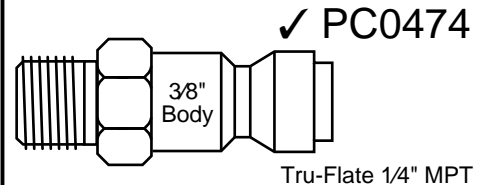

1/4" F.P.T.

Available Plugs
(Not Included with Tool)