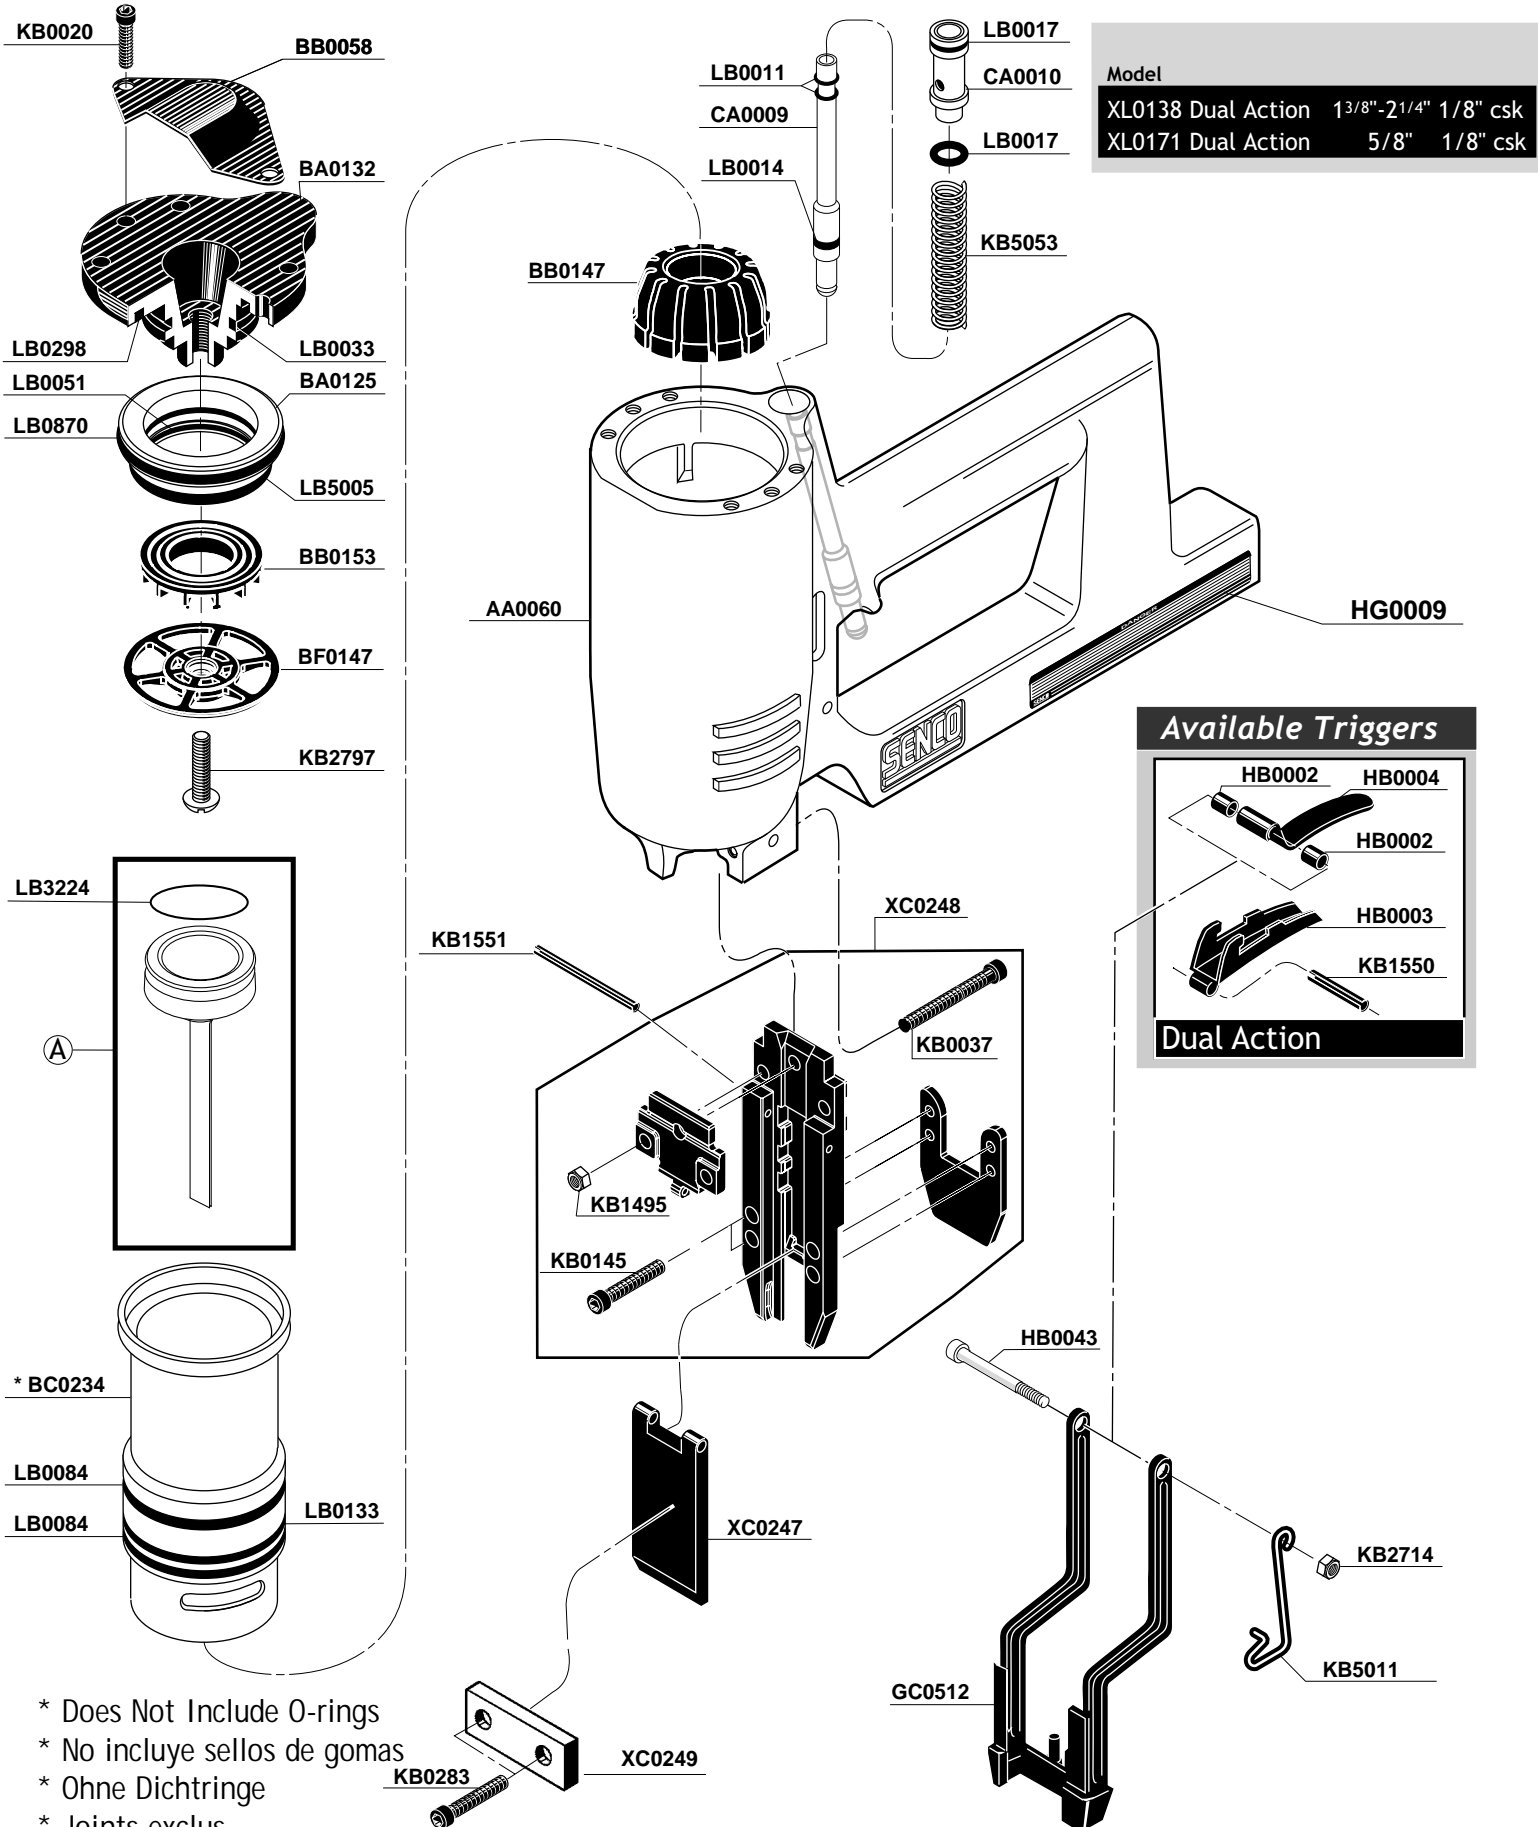

# M3 + T-Nailer

- \* Does Not Include O-rings
- \* No incluye sellos de gomas
- \* Ohne Dichtringe
- \* Joints exclus

A	7.6lbs.	3,2kg
B	11 7/16 in.	290mm
C	12 7/8 in.	327mm
D	12.6 cu.in.	206cm <sup>3</sup>
E	1/2 in.	13mm
F	80-110 P.S.I.G.	5.5-7.5 bar

Model	A	B	C	D
XL0138	XB0391	GC0502	GC0501	GC0498
XL0171	XB0397	XC0316	XC0314	XC0313

**Available Plugs**  
(Not Included with Tool)

- PC0480** .....  
1/4" Body  
Ind. Interchange 3/8" MPT
- PC0485** ✓ .....  
3/8" Body  
Ind. Interchange 3/8" MPT
- PC0469** .....  
1/4" Body  
Tru-Flate 3/8" MPT
- PC0475** ✓ .....  
3/8" Body  
Tru-Flate 3/8" MPT

## REPLACEMENT PARTS LIST •

PART NO.	DESCRIPTION
AA0060	MAIN BODY
BA0125	VALVE ASSEMBLY
BA0132	CAP
BB0058	DEFLECTOR
BB0147	STOP
BB0153	VALVE
BC0234	CYLINDER
BF0147	RETAINER
CA0009	CORE ASSEMBLY
CA0010	HOUSING
GB0002	RETAINER
GB0005	GUIDE
GB0146	INNER ROLLER
GB0147	OUTER ROLLER
GC0498	FEEDER SHOE
GC0501	MAGAZINE
GC0502	HARD PLATE
GC0512	SAFETY ELEMENT
HB0043	SCREW
HB0002	BUSHING
HB0003	TRIGGER
HB0004	TRIGGER
HG0009	LABEL
	(SAFETY PRECAUTIONS)
KB0020	SCREW
KB0037	SCREW
KB0145	SCREW
KB0145	SCREW
KB0283	SCREW
KB1495	NUT
KB1550	PIN
KB1551	PIN
KB1636	PIN
KB2700	SCREW
KB2714	NUT
KB2797	SCREW
KB2922	SCREW
KB5007	SCREW
KB5011	SPRING
KB5053	SPRING
KB5191	SPRING
LB0011	SEAL
LB0014	SEAL
LB0017	SEAL
LB0033	SEAL
LB0051	SEAL
LB0084	SEAL
LB0133	SEAL
LB0298	SEAL
LB0870	SEAL
LB3224	SEAL
LB5005	SEAL
XB0391	PISTON ASSEMBLY
XB0397	PISTON ASSEMBLY (XL0171)
XC0247	FRONT PLATE
XC0248	GUIDEBODY ASSEMBLY
XC0249	STRAP
XC0313	FEEDER SHOE (XL0171)
XC0314	MAGAZINE (XL0171)
XC0314	HARD PLATE (XL0171)