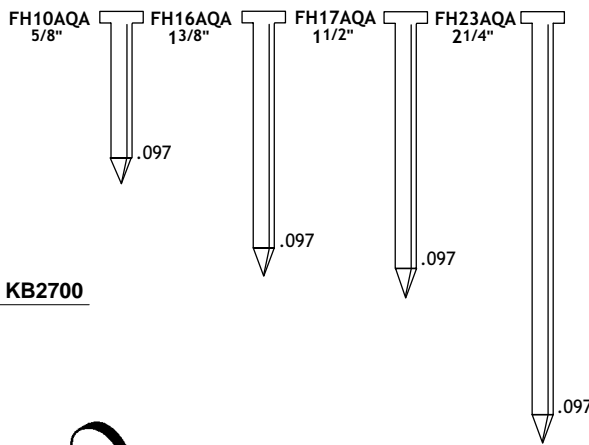

# M3 + T-Nailer

- \* Does Not Include O-rings
- \* No incluye sellos de gomas
- \* Ohne Dichtringe
- \* Joints exclus

A	7.6lbs.	3,2kg
B	11 7/16 in.	290mm
C	12 7/8 in.	327mm
D	12.6 cu.in.	206cm <sup>3</sup>
E	1/2 in.	13mm
F	80-110 P.S.I.G.	5.5-7.5 bar