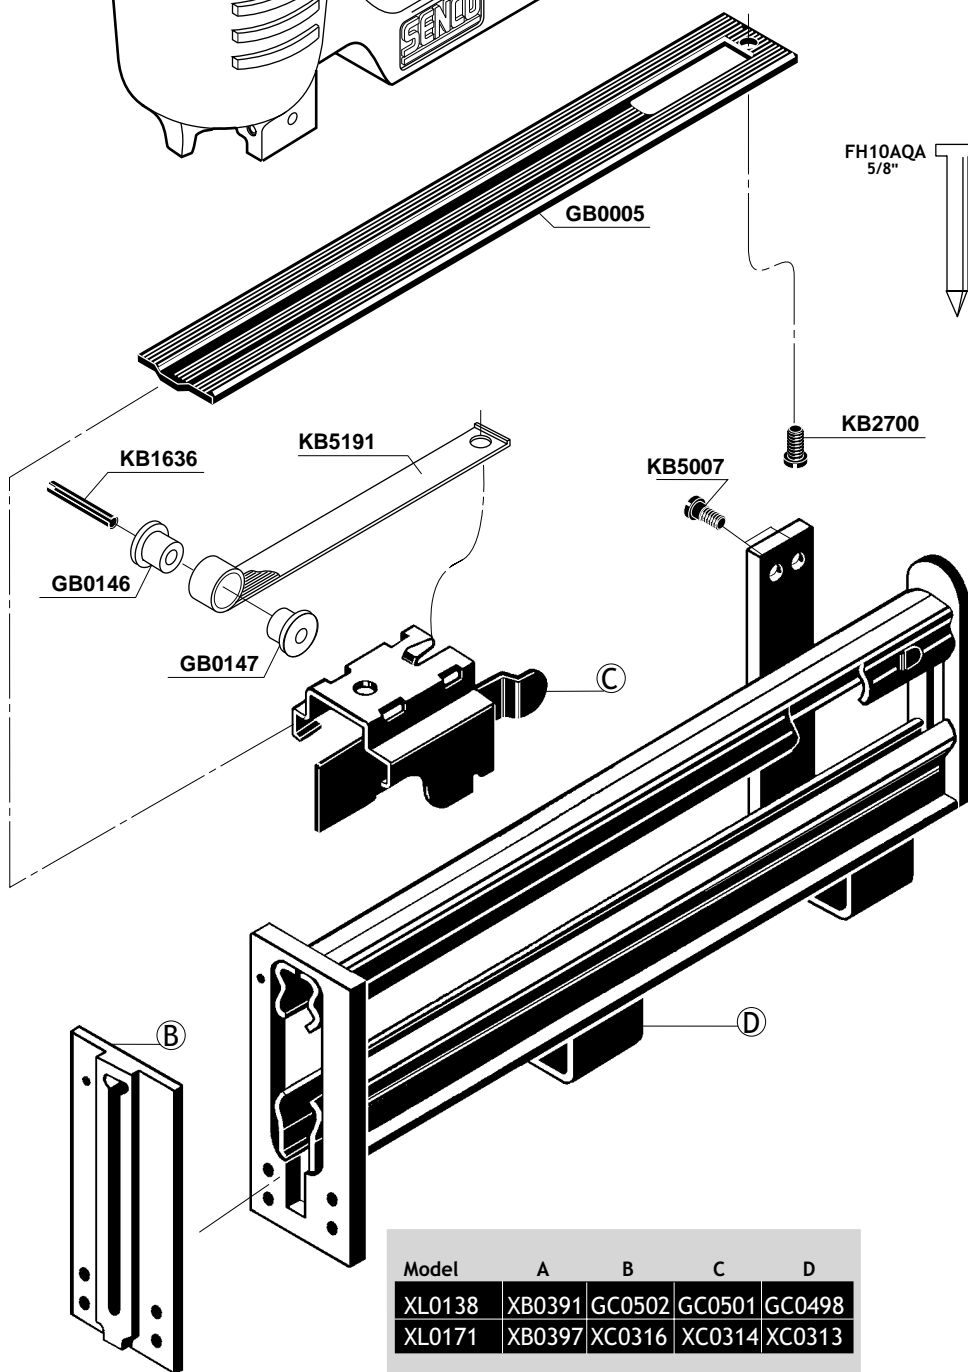

# M3 + T-Nailer

- \* Does Not Include O-rings
- \* No incluye sellos de gomas
- \* Ohne Dichtringe
- \* Joints exclus

A	7.6lbs.	3,2kg
B	11 7/16 in.	290mm
C	12 7/8 in.	327mm
D	12.6 cu.in.	206cm <sup>3</sup>
E	1/2 in.	13mm
F	80-110 P.S.I.G.	5.5-7.5 bar

Model	A	B	C	D
XL0138	XB0391	GC0502	GC0501	GC0498
XL0171	XB0397	XC0316	XC0314	XC0313

**Available Plugs**  
(Not Included with Tool)

- PC0480** .....  
1/4" Body  
Ind. Interchange 3/8" MPT
- PC0485** ✓ .....  
3/8" Body  
Ind. Interchange 3/8" MPT
- PC0469** .....  
1/4" Body  
Tru-Flate 3/8" MPT
- PC0475** ✓ .....  
3/8" Body  
Tru-Flate 3/8" MPT

## REPLACEMENT PARTS LIST •

PART NO.	DESCRIPTION
AA0060	MAIN BODY
BA0125	VALVE ASSEMBLY
BA0132	CAP
BB0058	DEFLECTOR
BB0147	STOP
BB0153	VALVE
BC0234	CYLINDER
BF0147	RETAINER
CA0009	CORE ASSEMBLY
CA0010	HOUSING
GB0002	RETAINER
GB0005	GUIDE
GB0146	INNER ROLLER
GB0147	OUTER ROLLER
GC0498	FEEDER SHOE
GC0501	MAGAZINE
GC0502	HARD PLATE
GC0512	SAFETY ELEMENT
HB0043	SCREW
HB0002	BUSHING
HB0003	TRIGGER
HB0004	TRIGGER
HG0009	LABEL
	(SAFETY PRECAUTIONS)
KB0020	SCREW
KB0037	SCREW
KB0145	SCREW
KB0145	SCREW
KB0283	SCREW
KB1495	NUT
KB1550	PIN
KB1551	PIN
KB1636	PIN
KB2700	SCREW
KB2714	NUT
KB2797	SCREW
KB2922	SCREW
KB5007	SCREW
KB5011	SPRING
KB5053	SPRING
KB5191	SPRING
LB0011	SEAL
LB0014	SEAL
LB0017	SEAL
LB0033	SEAL
LB0051	SEAL
LB0084	SEAL
LB0133	SEAL
LB0298	SEAL
LB0870	SEAL
LB3224	SEAL
LB5005	SEAL
XB0391	PISTON ASSEMBLY
XB0397	PISTON ASSEMBLY (XL0171)
XC0247	FRONT PLATE
XC0248	GUIDEBODY ASSEMBLY
XC0249	STRAP
XC0313	FEEDER SHOE (XL0171)
XC0314	MAGAZINE (XL0171)
XC0314	HARD PLATE (XL0171)