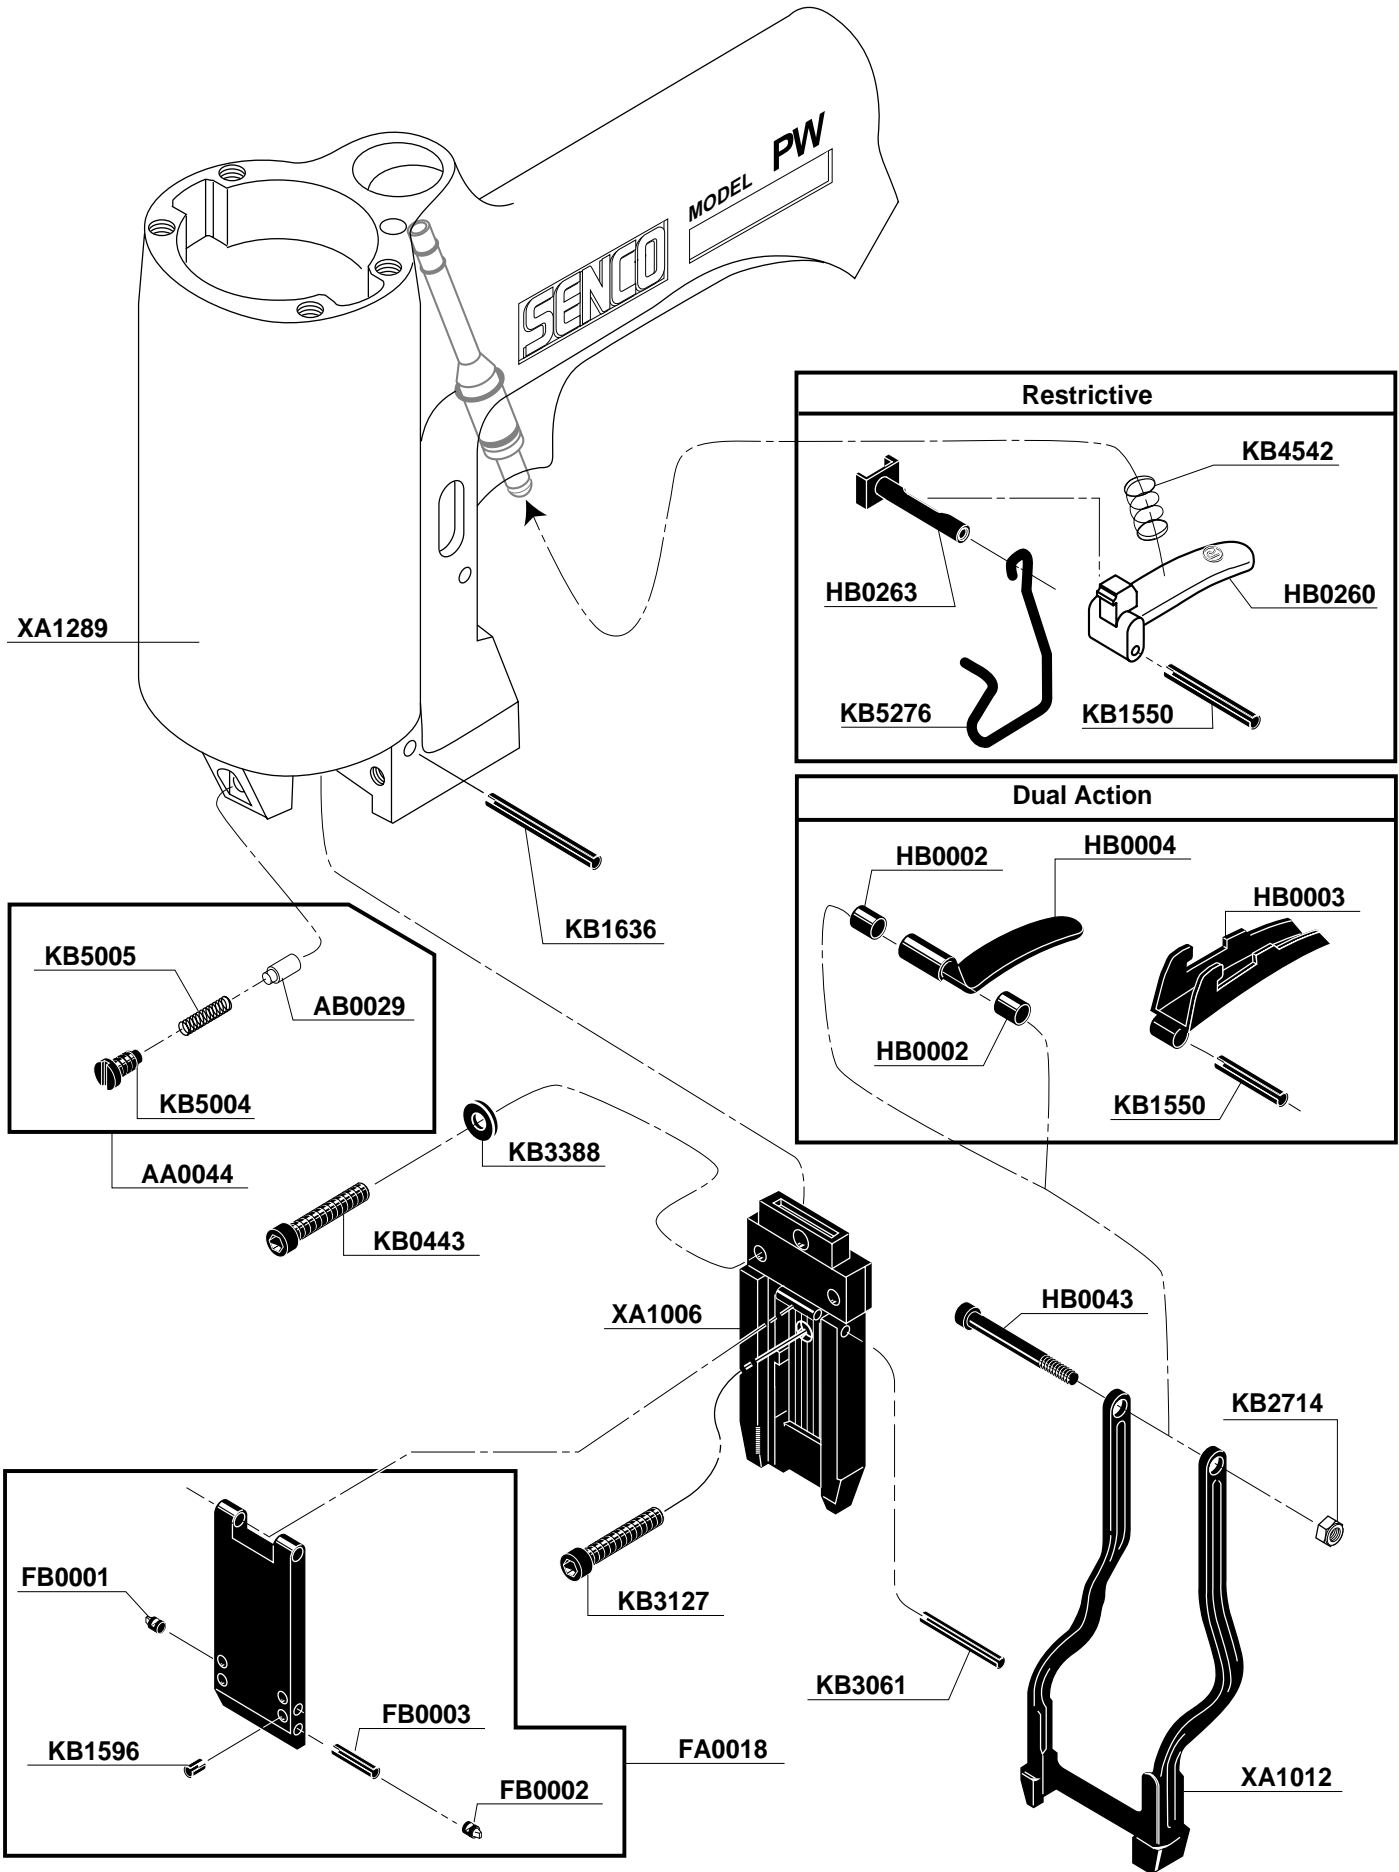

## REPLACEMENT PARTS CHART PW-2" STAPLER

\*Does not include O-rings  
 \*No incluye sellos de gomas  
 \*Ohne Dichtringe  
 \*Joints exclus

In the U.S.A., you will find your nearest Senco location listed in the Yellow Pages under "Staples." Or, you can call our toll-free Action-line: 1-800-543-4596

**Staple Code**

- \_\_\_\_\_ P12
- \_\_\_\_\_ P13
- \_\_\_\_\_ P15
- \_\_\_\_\_ P17
- \_\_\_\_\_ P19
- \_\_\_\_\_ P21

**PW-2" Tool Replacement Parts List**

<b>PART #</b>	<b>DESCRIPTION</b>	<b>PART #</b>	<b>DESCRIPTION</b>	<b>PART #</b>	<b>DESCRIPTION</b>
AB0029	DETENT	HB0003	OUTER TRIGGER	KB4163	PRE-FIRE SPRING
AA0044	DETENT ASSEMBLY	HB0004	INNER TRIGGER	KB5276	RESTRICTIVE SPRING
BA0003	FIRING VALVE PISTON ASSEMBLY	HB0043	SAFETY ELEMENT STOP PIN	KB5306	SPRING
BA0071	CYLINDER CAP ASSEMBLY	HB0260	RESTRICTIVE TRIGGER	LB0011	SEAL
BB0048	EXHAUST DEFLECTOR	HB0263	RESTRICTIVE BUSHING	LB0014	SEAL
BB0067	EXHAUST VALVE	HG0006	LABEL (SAFETY PRECAUTIONS)	LB0019	SEAL
BB0086	PISTON STOP PLATE	KB0016	SCREW	LB0021	SEAL
BB0101	PISTON STOP	KB0024	SCREW	LB0023	SEAL
CA0077	VALVE CORE ASSEMBLY	KB0038	SCREW	LB0027	SEAL
CC0142	REMOTE HOUSING	KB0063	SCREW	LB0035	SEAL
EA0097	PISTON/DRIVER ASSY.	KB0145	SCREW	LB0128	SEAL
FA0018	FRONT PLATE	KB0443	SCREW	LB3218	SEAL
FB0001	PIN	KB1438	SCREW	LB5001	SEAL
FB0002	PIN	KB1550	PIN	LB5002	SEAL
FB0003	PLUG	KB1636	PIN	LB5039	SEAL
GA0015	FEEDER SHOE	KB2700	SCREW	XA1006	BACK PLATE
GB0002	STAPLE DETAINER	KB2714	NUT	XA1007	MOUNTING BRACKET
GB0006	GUIDE	KB2966	WASHER	XA1009	SPACER
GB0331	ROLLER	KB3061	PIN	XA1011	CYLINDER SLEEVE
GB0351	SHROUD	KB3120	SCREW	XA1012	SAFETY ELEMENT
GB0368	MAGAZINE RAIL	KB3127	SCREW	XA1289	MAIN BODY
GG0202	LABEL	KB3388	WASHER	XA1452	GASKET
HB0002	SAFETY ELEMENT BUSHING	KB4542	SPRING		