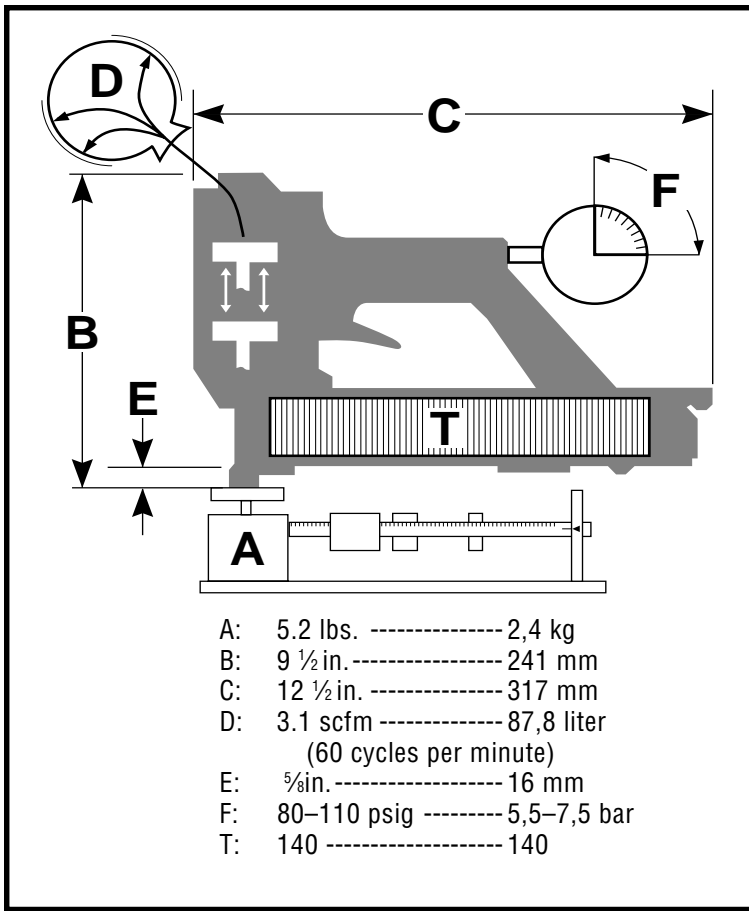

## REPLACEMENT PARTS CHART PW-2" STAPLER

\*Does not include O-rings  
 \*No incluye sellos de gomas  
 \*Ohne Dichtringe  
 \*Joints exclus

In the U.S.A., you will find your nearest Senco location listed in the Yellow Pages under "Staples." Or, you can call our toll-free Action-line: 1-800-543-4596

**Staple Code**

- \_\_\_\_\_ P12
- \_\_\_\_\_ P13
- \_\_\_\_\_ P15
- \_\_\_\_\_ P17
- \_\_\_\_\_ P19
- \_\_\_\_\_ P21

**PW-2" Tool Replacement Parts List**

<b>PART #</b>	<b>DESCRIPTION</b>	<b>PART #</b>	<b>DESCRIPTION</b>	<b>PART #</b>	<b>DESCRIPTION</b>
AB0029	DETENT	HB0003	OUTER TRIGGER	KB4163	PRE-FIRE SPRING
AA0044	DETENT ASSEMBLY	HB0004	INNER TRIGGER	KB5276	RESTRICTIVE SPRING
BA0003	FIRING VALVE PISTON ASSEMBLY	HB0043	SAFETY ELEMENT STOP PIN	KB5306	SPRING
BA0071	CYLINDER CAP ASSEMBLY	HB0260	RESTRICTIVE TRIGGER	LB0011	SEAL
BB0048	EXHAUST DEFLECTOR	HB0263	RESTRICTIVE BUSHING	LB0014	SEAL
BB0067	EXHAUST VALVE	HG0006	LABEL (SAFETY PRECAUTIONS)	LB0019	SEAL
BB0086	PISTON STOP PLATE	KB0016	SCREW	LB0021	SEAL
BB0101	PISTON STOP	KB0024	SCREW	LB0023	SEAL
CA0077	VALVE CORE ASSEMBLY	KB0038	SCREW	LB0027	SEAL
CC0142	REMOTE HOUSING	KB0063	SCREW	LB0035	SEAL
EA0097	PISTON/DRIVER ASSY.	KB0145	SCREW	LB0128	SEAL
FA0018	FRONT PLATE	KB0443	SCREW	LB3218	SEAL
FB0001	PIN	KB1438	SCREW	LB5001	SEAL
FB0002	PIN	KB1550	PIN	LB5002	SEAL
FB0003	PLUG	KB1636	PIN	LB5039	SEAL
GA0015	FEEDER SHOE	KB2700	SCREW	XA1006	BACK PLATE
GB0002	STAPLE DETAINER	KB2714	NUT	XA1007	MOUNTING BRACKET
GB0006	GUIDE	KB2966	WASHER	XA1009	SPACER
GB0331	ROLLER	KB3061	PIN	XA1011	CYLINDER SLEEVE
GB0351	SHROUD	KB3120	SCREW	XA1012	SAFETY ELEMENT
GB0368	MAGAZINE RAIL	KB3127	SCREW	XA1289	MAIN BODY
GG0202	LABEL	KB3388	WASHER	XA1452	GASKET
HB0002	SAFETY ELEMENT BUSHING	KB4542	SPRING		