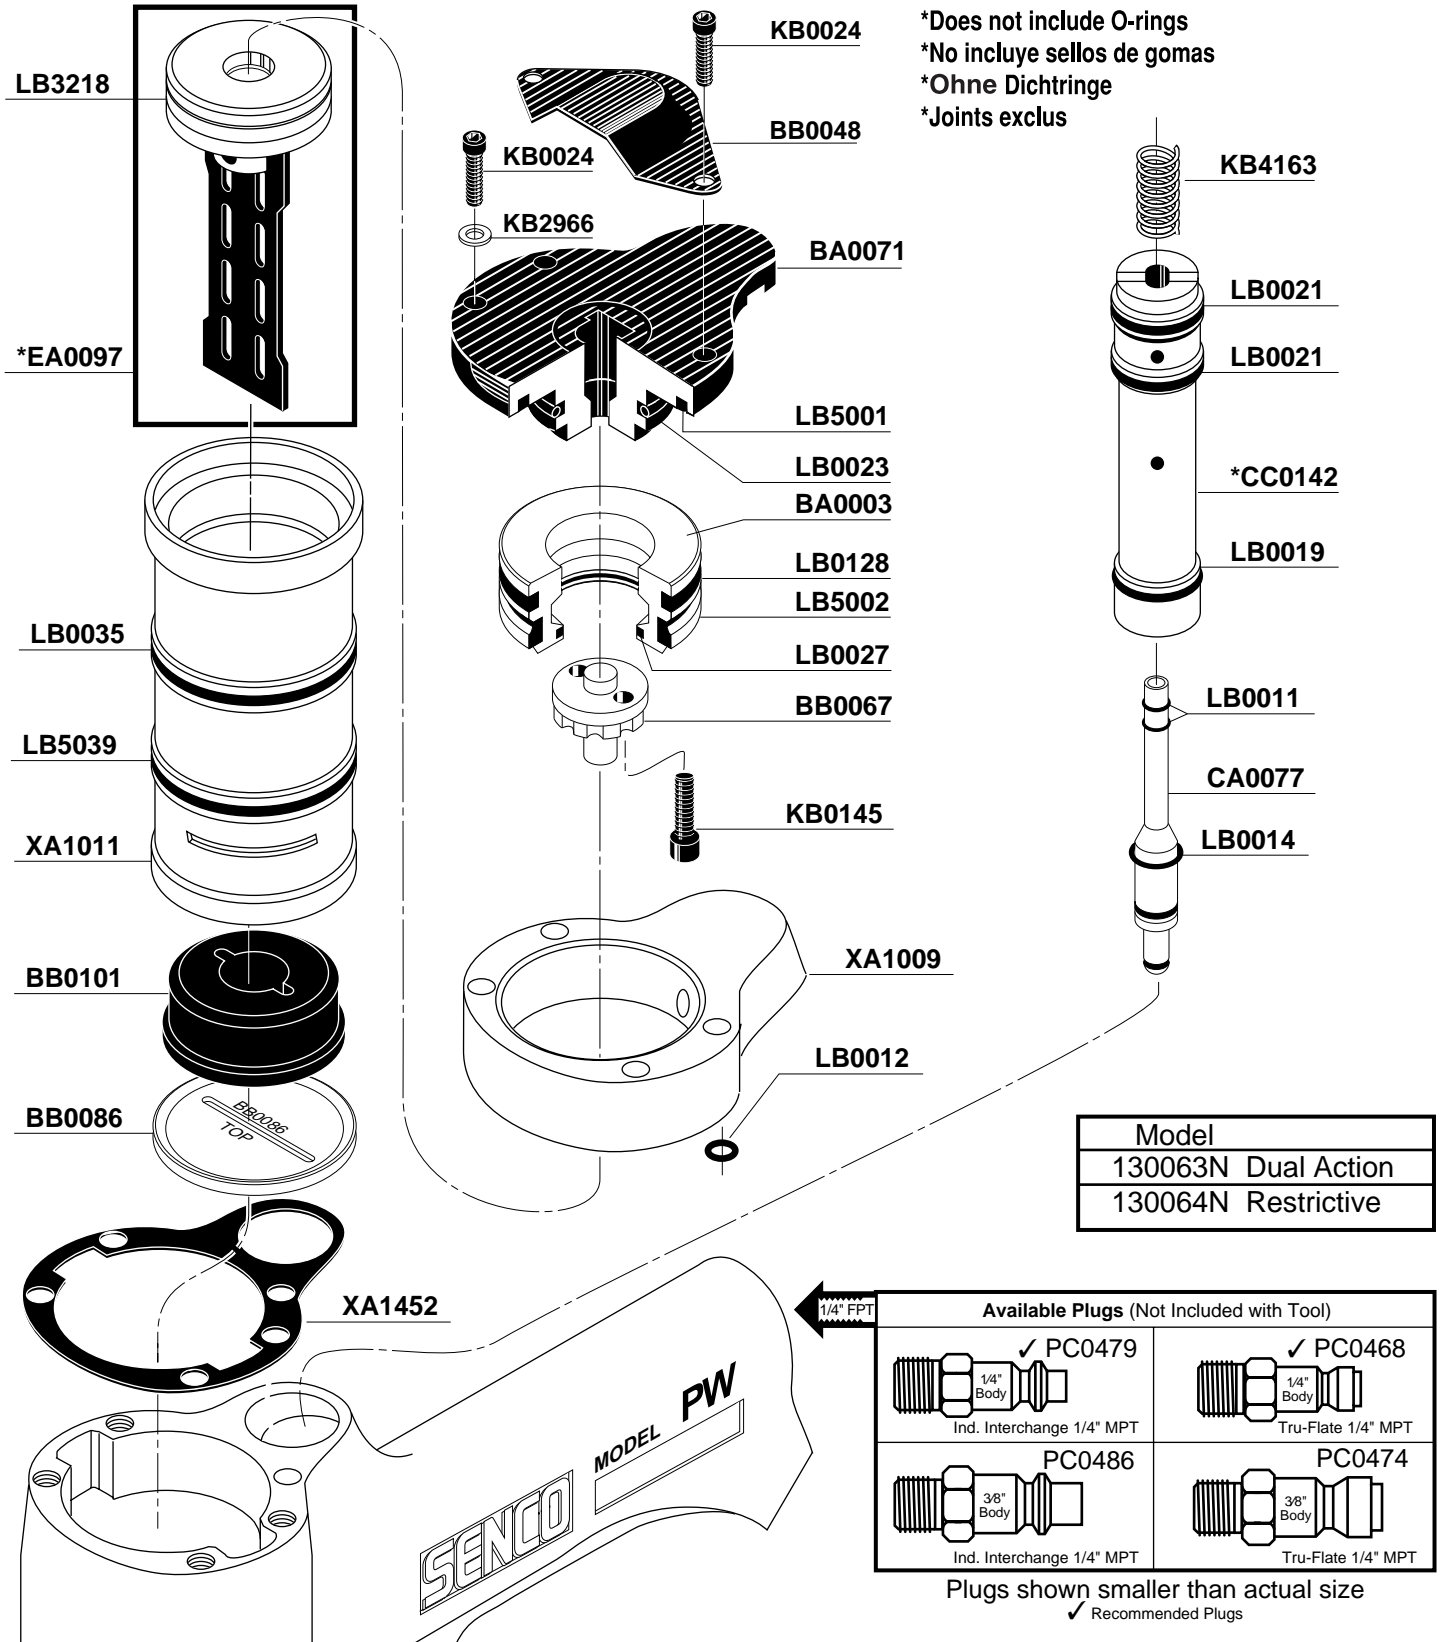

## REPLACEMENT PARTS CHART PW-2" STAPLER

\*Does not include O-rings  
 \*No incluye sellos de gomas  
 \*Ohne Dichtringe  
 \*Joints exclus

In the U.S.A., you will find your nearest Senco location listed in the Yellow Pages under "Staples." Or, you can call our toll-free Action-line: 1-800-543-4596

**Staple Code**

- \_\_\_\_\_ P12
- \_\_\_\_\_ P13
- \_\_\_\_\_ P15
- \_\_\_\_\_ P17
- \_\_\_\_\_ P19
- \_\_\_\_\_ P21

**PW-2" Tool Replacement Parts List**

<b>PART #</b>	<b>DESCRIPTION</b>	<b>PART #</b>	<b>DESCRIPTION</b>	<b>PART #</b>	<b>DESCRIPTION</b>
AB0029	DETENT	HB0003	OUTER TRIGGER	KB4163	PRE-FIRE SPRING
AA0044	DETENT ASSEMBLY	HB0004	INNER TRIGGER	KB5276	RESTRICTIVE SPRING
BA0003	FIRING VALVE PISTON ASSEMBLY	HB0043	SAFETY ELEMENT STOP PIN	KB5306	SPRING
BA0071	CYLINDER CAP ASSEMBLY	HB0260	RESTRICTIVE TRIGGER	LB0011	SEAL
BB0048	EXHAUST DEFLECTOR	HB0263	RESTRICTIVE BUSHING	LB0014	SEAL
BB0067	EXHAUST VALVE	HG0006	LABEL (SAFETY PRECAUTIONS)	LB0019	SEAL
BB0086	PISTON STOP PLATE	KB0016	SCREW	LB0021	SEAL
BB0101	PISTON STOP	KB0024	SCREW	LB0023	SEAL
CA0077	VALVE CORE ASSEMBLY	KB0038	SCREW	LB0027	SEAL
CC0142	REMOTE HOUSING	KB0063	SCREW	LB0035	SEAL
EA0097	PISTON/DRIVER ASSY.	KB0145	SCREW	LB0128	SEAL
FA0018	FRONT PLATE	KB0443	SCREW	LB3218	SEAL
FB0001	PIN	KB1438	SCREW	LB5001	SEAL
FB0002	PIN	KB1550	PIN	LB5002	SEAL
FB0003	PLUG	KB1636	PIN	LB5039	SEAL
GA0015	FEEDER SHOE	KB2700	SCREW	XA1006	BACK PLATE
GB0002	STAPLE DETAINER	KB2714	NUT	XA1007	MOUNTING BRACKET
GB0006	GUIDE	KB2966	WASHER	XA1009	SPACER
GB0331	ROLLER	KB3061	PIN	XA1011	CYLINDER SLEEVE
GB0351	SHROUD	KB3120	SCREW	XA1012	SAFETY ELEMENT
GB0368	MAGAZINE RAIL	KB3127	SCREW	XA1289	MAIN BODY
GG0202	LABEL	KB3388	WASHER	XA1452	GASKET
HB0002	SAFETY ELEMENT BUSHING	KB4542	SPRING		