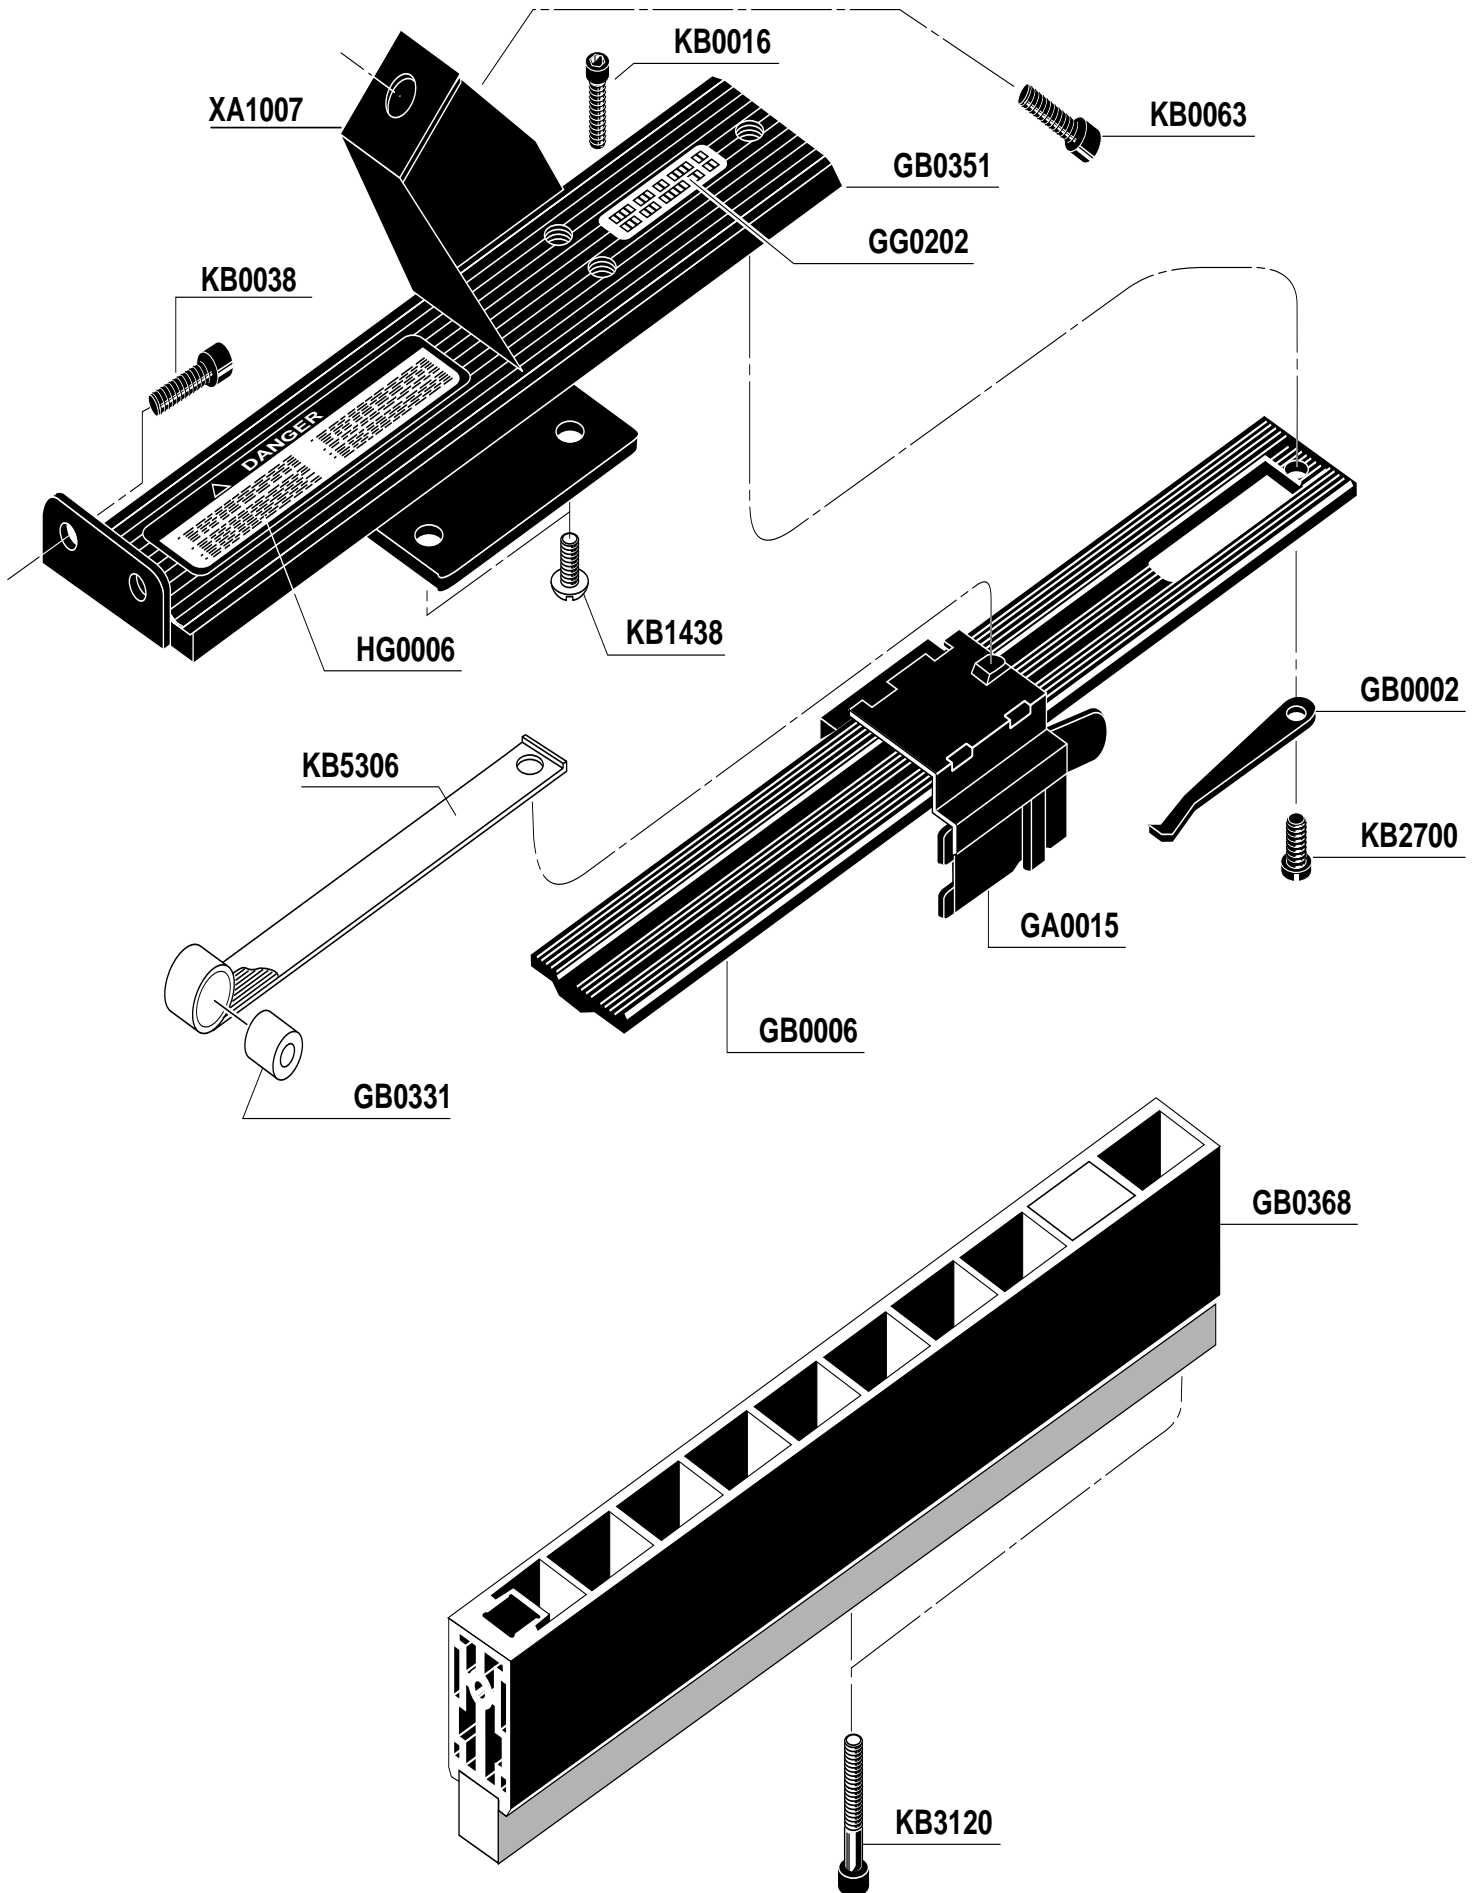

## REPLACEMENT PARTS CHART PW-2" STAPLER

\*Does not include O-rings  
 \*No incluye sellos de gomas  
 \*Ohne Dichtringe  
 \*Joints exclus

In the U.S.A., you will find your nearest Senco location listed in the Yellow Pages under "Staples." Or, you can call our toll-free Action-line: 1-800-543-4596

**Staple Code**

- \_\_\_\_\_ P12
- \_\_\_\_\_ P13
- \_\_\_\_\_ P15
- \_\_\_\_\_ P17
- \_\_\_\_\_ P19
- \_\_\_\_\_ P21

**PW-2" Tool Replacement Parts List**

<b>PART #</b>	<b>DESCRIPTION</b>	<b>PART #</b>	<b>DESCRIPTION</b>	<b>PART #</b>	<b>DESCRIPTION</b>
AB0029	DETENT	HB0003	OUTER TRIGGER	KB4163	PRE-FIRE SPRING
AA0044	DETENT ASSEMBLY	HB0004	INNER TRIGGER	KB5276	RESTRICTIVE SPRING
BA0003	FIRING VALVE PISTON ASSEMBLY	HB0043	SAFETY ELEMENT STOP PIN	KB5306	SPRING
BA0071	CYLINDER CAP ASSEMBLY	HB0260	RESTRICTIVE TRIGGER	LB0011	SEAL
BB0048	EXHAUST DEFLECTOR	HB0263	RESTRICTIVE BUSHING	LB0014	SEAL
BB0067	EXHAUST VALVE	HG0006	LABEL (SAFETY PRECAUTIONS)	LB0019	SEAL
BB0086	PISTON STOP PLATE	KB0016	SCREW	LB0021	SEAL
BB0101	PISTON STOP	KB0024	SCREW	LB0023	SEAL
CA0077	VALVE CORE ASSEMBLY	KB0038	SCREW	LB0027	SEAL
CC0142	REMOTE HOUSING	KB0063	SCREW	LB0035	SEAL
EA0097	PISTON/DRIVER ASSY.	KB0145	SCREW	LB0128	SEAL
FA0018	FRONT PLATE	KB0443	SCREW	LB3218	SEAL
FB0001	PIN	KB1438	SCREW	LB5001	SEAL
FB0002	PIN	KB1550	PIN	LB5002	SEAL
FB0003	PLUG	KB1636	PIN	LB5039	SEAL
GA0015	FEEDER SHOE	KB2700	SCREW	XA1006	BACK PLATE
GB0002	STAPLE DETAINER	KB2714	NUT	XA1007	MOUNTING BRACKET
GB0006	GUIDE	KB2966	WASHER	XA1009	SPACER
GB0331	ROLLER	KB3061	PIN	XA1011	CYLINDER SLEEVE
GB0351	SHROUD	KB3120	SCREW	XA1012	SAFETY ELEMENT
GB0368	MAGAZINE RAIL	KB3127	SCREW	XA1289	MAIN BODY
GG0202	LABEL	KB3388	WASHER	XA1452	GASKET
HB0002	SAFETY ELEMENT BUSHING	KB4542	SPRING		